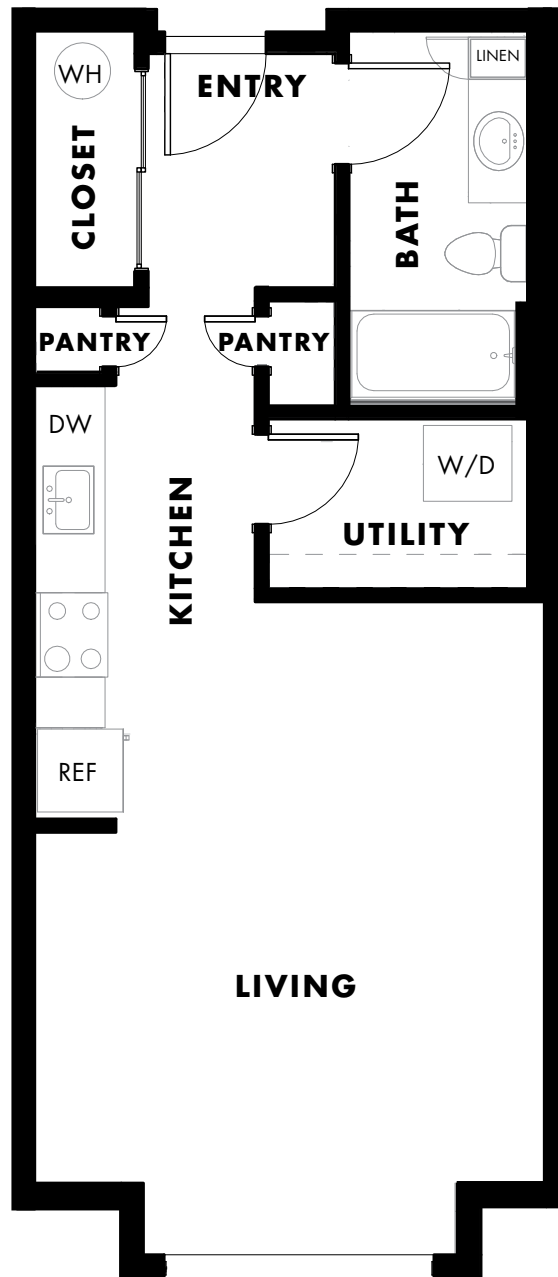

SAMM

APARTMENTS

A1

555 - 578
SQUARE FEET

studio
1 BATH